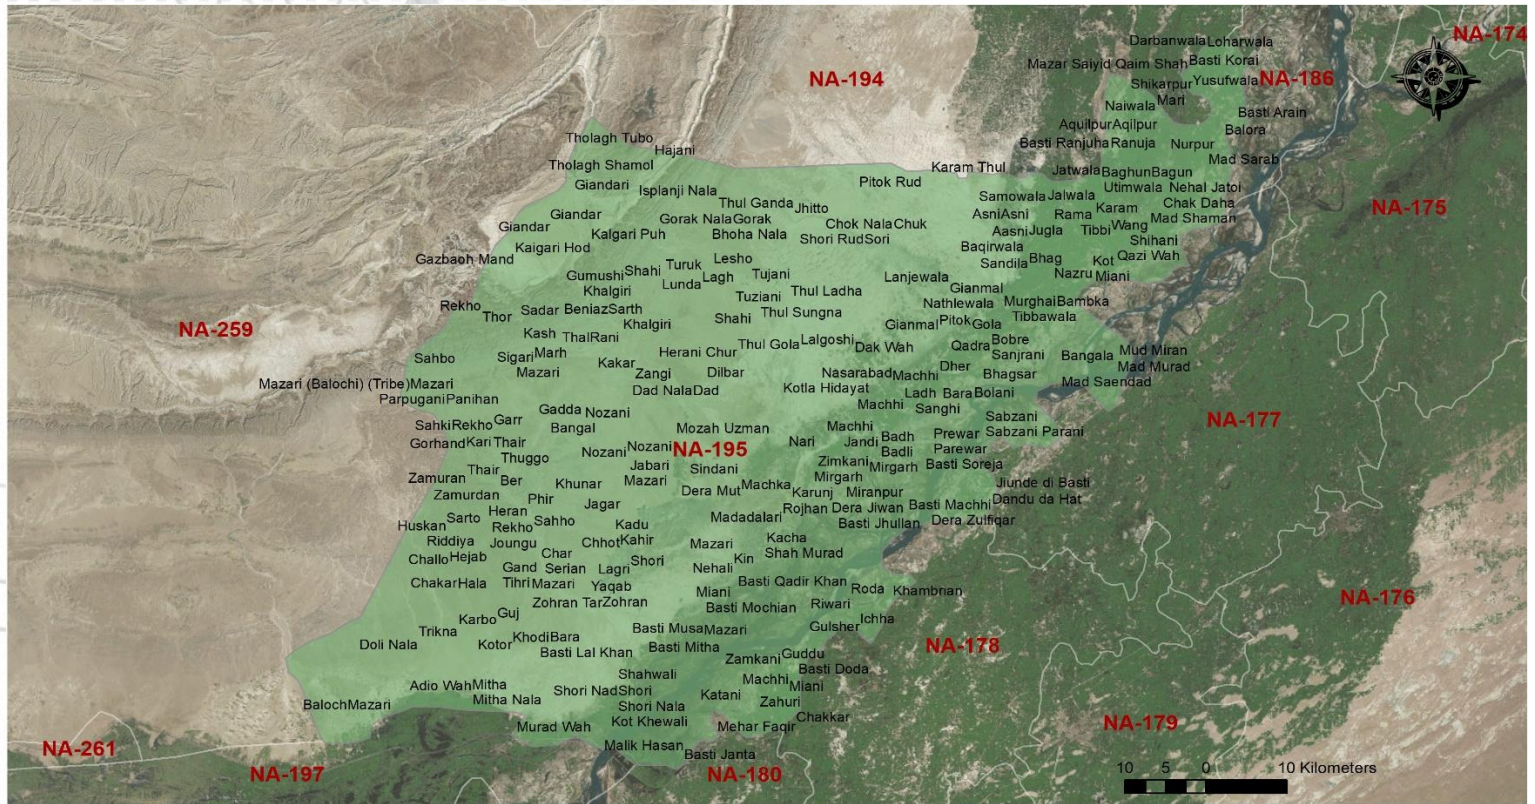

CONSTITUENCY PROFILE

NA-195 RAJANPUR-III

PUNJAB

CONSTITUENCY POPULATION

661,562

VOTER STATISTICS

Male

156,021

Female

119,305

Total

275,326

42%

of the total population are registered as voters

POLLING STATIONS

38

Male

34

Female

126

Combined

198

Total

Number of polling stations where registered voters exceed 1,200

AVERAGE VOTER AT POLLING STATION

1,391

AVERAGE VOTER AT POLLING BOOTH

455

LIST OF CONTESTING CANDIDATES

#	Name	Name of Political Party
1	Athar Ali Mazari	Independent
2	Khizar Hussain Mazari	Pakistan Muslim League (Nawaz)
3	Khawaja Ghulam Fareed Koreja	Independent
4	Sardar Riaz Mehmood Khan Mazari	Pakistan Tehreek-e-Insaf
5	Sami-Ud-Din Mazari	Independent
6	Shamsher Ali Mazari	Independent
7	Ghulam Muhayu-Din Alias Shabab	Independent